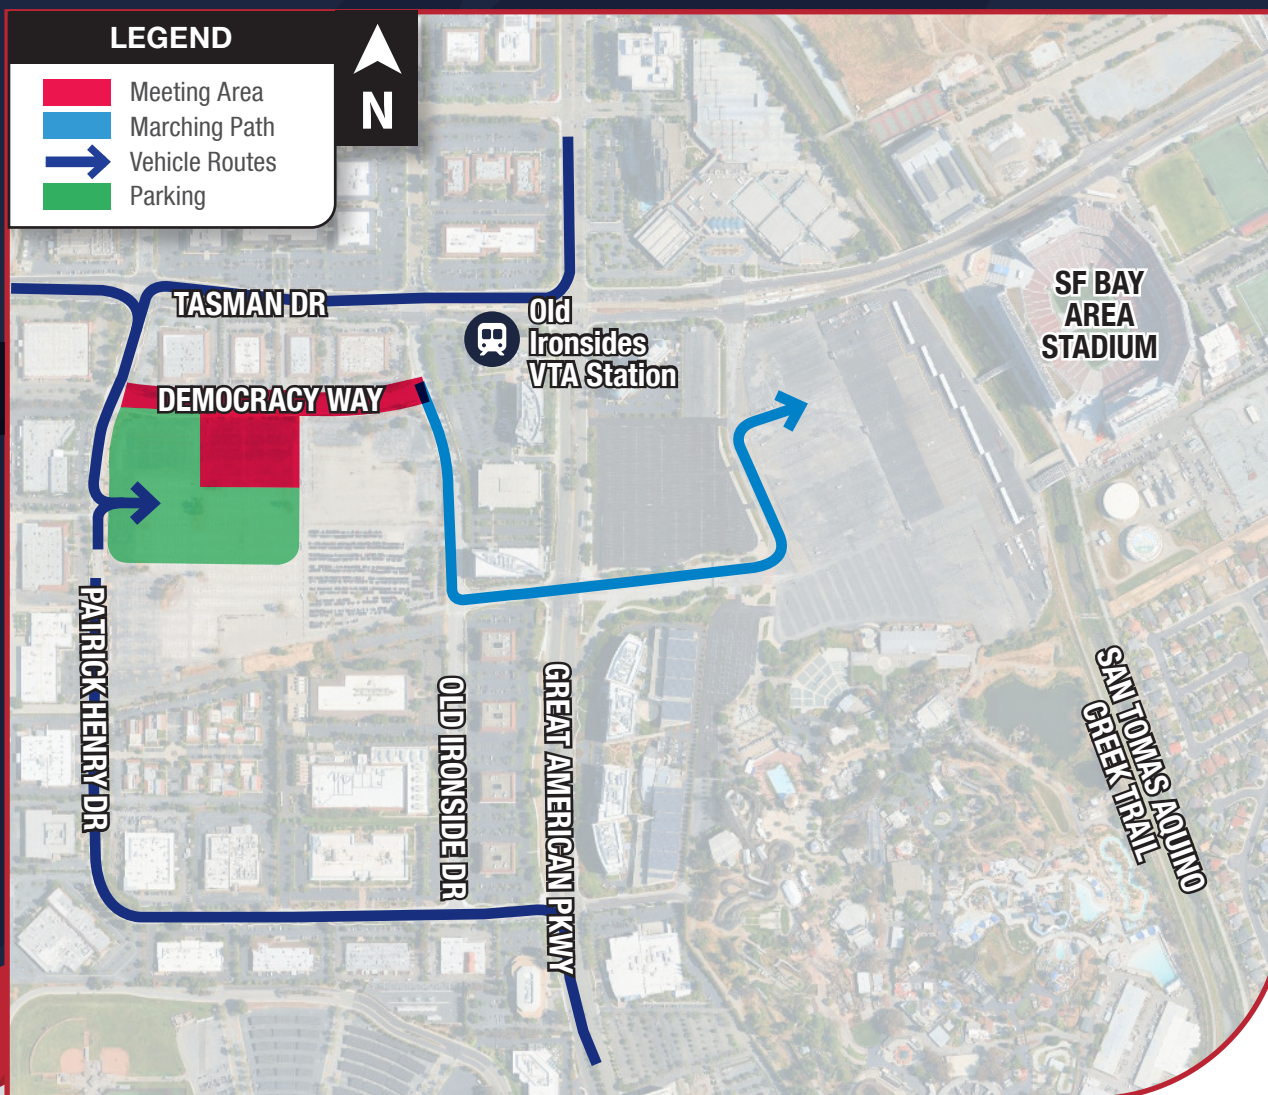

TEAM USA

FAN MARCH

JULY
01

12:00PM - 3:00PM

MEETING LOCATION:

Fans will meet in the parking lot south of Democracy Way between Old Ironside Drive and Patrick Henry Drive. Democracy Way will be closed to vehicle traffic during the Fan March times. Limited parking adjacent to the march site will be available for advanced purchase. Vehicles can access the parking area from Patrick Henry Drive and should approach the site from the west on Tasman Drive or from the north/south on Great America Parkway. Transit or rideshare use is also encouraged. The Old Ironsides VTA transit station is 1 block northeast of the meet up area.

The march will begin at 3:00PM and will conclude by 3:30PM.

Map Address

Parking Purchase

*The Fan March will conclude at 3:30PM.

Kimley»Horn