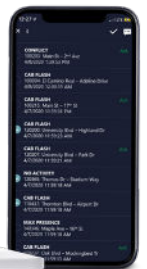

WHAT'S INCLUDED?

- ✦ Mobile application to monitor system alerts and issues on the go
- ✦ Access your signal status data any time of the day or night
- ✦ Easily share data with the click of a button