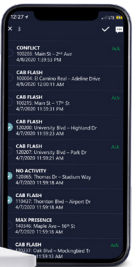

#### CONVENIENCE

Enjoy ease of use throughout **TRACTION LIVE**. Clear insights and data views are only a few clicks away.

#### CROSS PLATFORM SUPPORT

Our browser and mobile app pair seamlessly to provide the optimal experience across all your devices. Our proven mobile app is available in the App Store and Google Play.

## WHAT'S INCLUDED?

- ✦ Mobile application to monitor system alerts and issues on the go
- ✦ Access your signal status data any time of the day or night
- ✦ Easily share data with the click of a button