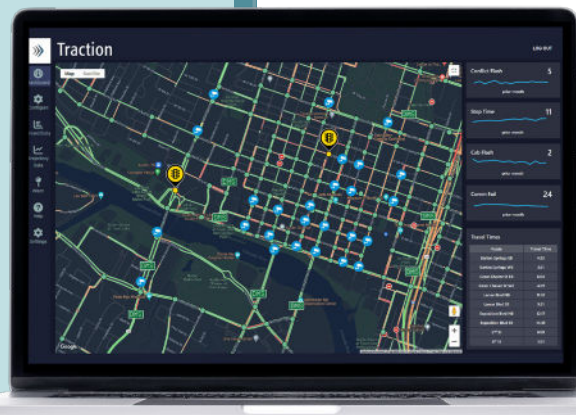

✦ Building your Smart Cities ecosystem starts with Traction™

Real time data - anytime, anywhere.

Traction Live is an easy-to-use browser and mobile solution delivering real-time signal and ITS device data, anytime, anywhere. It features insightful dashboards, device maps, and mobile friendly lists to view, manage, and easily share data.

Stay connected.

Traction Live enhances your ATMS by delivering key ITS health indicators and alerts. Whether on the go, or in the office, Traction Live keeps you connected to your transportation network devices.

DATA ACCESSIBILITY

Never be without the information you need. Quickly view and manage ITS device data, anytime, anywhere.

CONVENIENCE

Enjoy ease of use throughout **TRACTION LIVE**. Clear insights and data views are only a few clicks away.

MULTI-AGENCY COLLABORATION

We know sharing data with key partners is important. We think it should be simple and automated, too. These goals are a reality thanks to **TRACTION LIVE's** stakeholder dashboards.

CROSS PLATFORM SUPPORT

Our browser and mobile app pair seamlessly to provide the optimal experience across all your devices. Our proven mobile app is available in the App Store and Google Play.

WHAT'S INCLUDED?

- ✦ Mobile application to monitor system alerts and issues on the go
- ✦ Access your signal status data any time of the day or night
- ✦ Easily share data with the click of a button