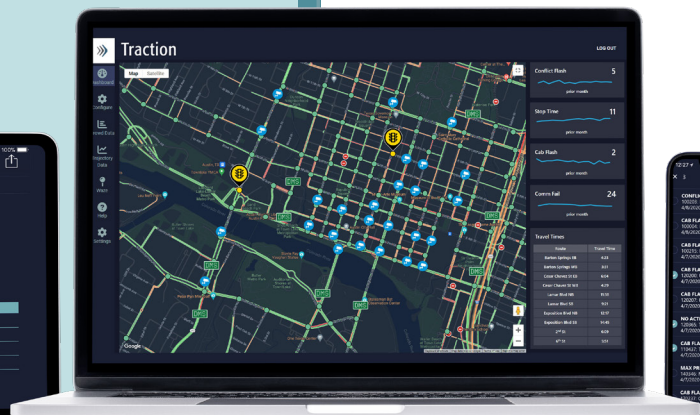

#### CONVENIENCE

Enjoy ease of use throughout **TRACTION LIVE**. Clear insights and data views are only a few clicks away.

#### MULTI-AGENCY COLLABORATION

We know sharing data with key partners is important. We think it should be simple and automated, too. These goals are a reality thanks to **TRACTION LIVE**'s stakeholder dashboards.

#### CROSS PLATFORM SUPPORT

Our browser and mobile app pair seamlessly to provide the optimal experience across all your devices. Our proven mobile app is available in the App Store and Google Play.

## Easy-to-use features and capabilities

View dashboard on a video wall

Share data with partners

Monitor transportation network

Track conditions during special events or incidents

Automate multi-agency dashboards