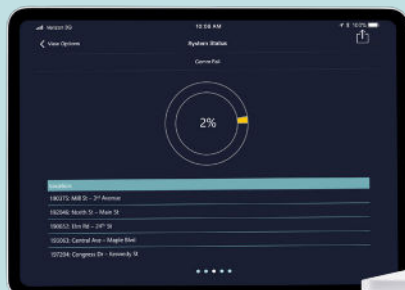

✦ Building your Smart Cities ecosystem starts with Traction™

Real time data - anytime, anywhere.

Traction Live is an easy-to-use browser and mobile solution delivering real-time signal and ITS device data, anytime, anywhere. It features insightful dashboards, device maps, and mobile friendly lists to view, manage, and easily share data.

Stay connected.

Traction Live enhances your ATMS by delivering key ITS health indicators and alerts. Whether on the go, or in the office, Traction Live keeps you connected to your transportation network devices.

DATA ACCESSIBILITY

Never be without the information you need. Quickly view and manage ITS device data, anytime, anywhere.

CONVENIENCE

Enjoy ease of use throughout **TRACTION LIVE**. Clear insights and data views are only a few clicks away.

MULTI-AGENCY COLLABORATION

We know sharing data with key partners is important. We think it should be simple and automated, too. These goals are a reality thanks to **TRACTION LIVE's** stakeholder dashboards.

CROSS PLATFORM SUPPORT

Our browser and mobile app pair seamlessly to provide the optimal experience across all your devices. Our proven mobile app is available in the App Store and Google Play.

WHAT'S INCLUDED?

- ✦ Mobile application to monitor system alerts and issues on the go
- ✦ Access your signal status data any time of the day or night
- ✦ Easily share data with the click of a button