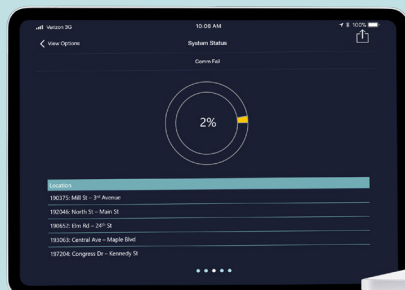

✦ Building your Smart Cities ecosystem starts with Traction™

Real time data - anytime, anywhere.

Traction Live is an easy-to-use browser and mobile solution delivering real-time signal and ITS device data, anytime, anywhere. It features insightful dashboards, device maps, and mobile friendly lists to view, manage, and easily share data.

Stay connected.

Traction Live enhances your ATMS by delivering key ITS health indicators and alerts. Whether on the go, or in the office, Traction Live keeps you connected to your transportation network devices.

DATA ACCESSIBILITY

Never be without the information you need. Quickly view and manage ITS device data, anytime, anywhere.

CONVENIENCE

Enjoy ease of use throughout **TRACTION LIVE**. Clear insights and data views are only a few clicks away.

MULTI-AGENCY COLLABORATION

We know sharing data with key partners is important. We think it should be simple and automated, too. These goals are a reality thanks to **TRACTION LIVE**'s stakeholder dashboards.

CROSS PLATFORM SUPPORT

Our browser and mobile app pair seamlessly to provide the optimal experience across all your devices. Our proven mobile app is available in the App Store and Google Play.

WHAT'S INCLUDED?

- ✦ Mobile application to monitor system alerts and issues on the go
- ✦ Access your signal status data any time of the day or night
- ✦ Easily share data with the click of a button